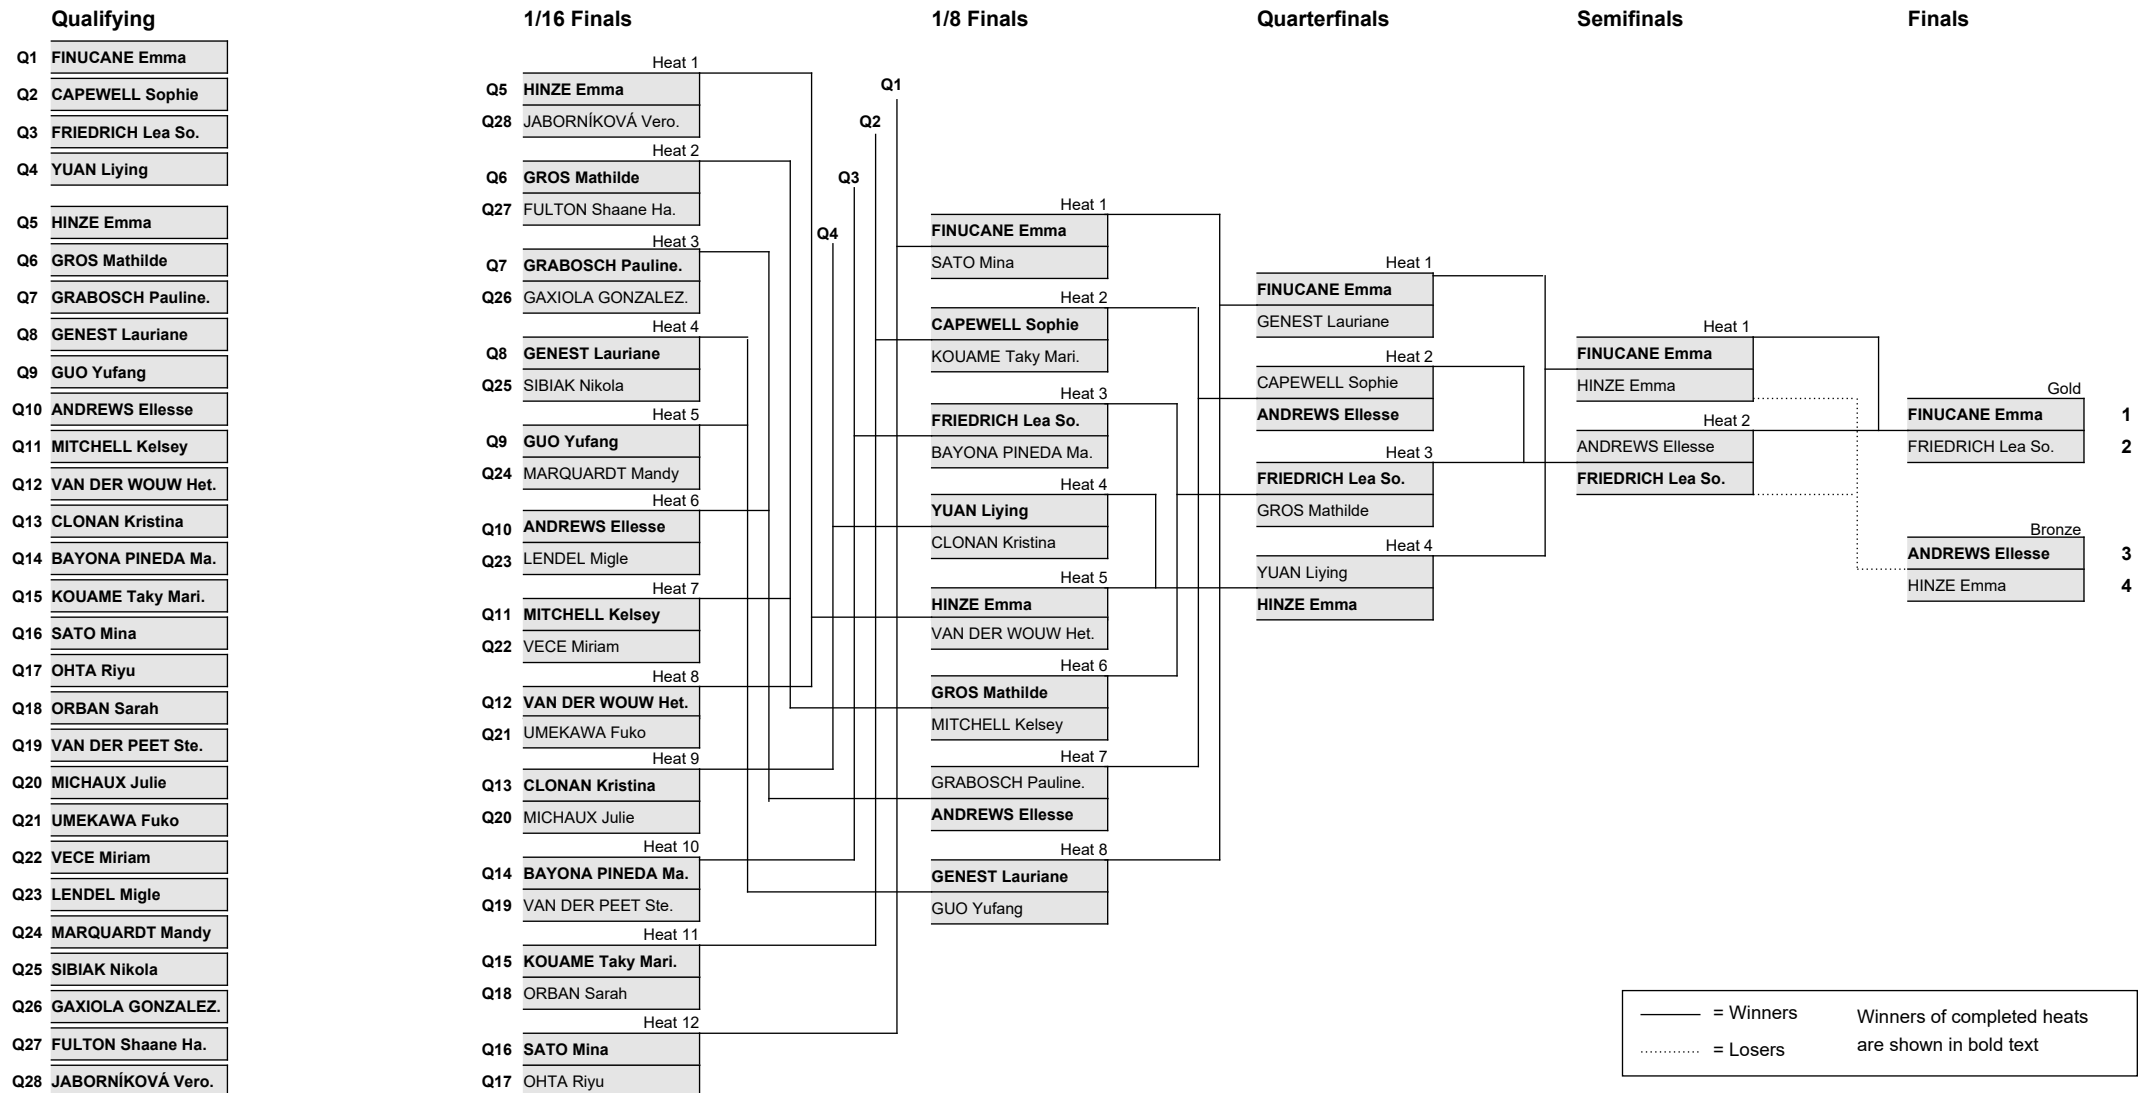

**Women Elite Sprint / Vitesse femmes élités**  
**Results Bracket / Tableau de progression**

—— = Winners      Winners of completed heats are shown in bold text  
 ..... = Losers

**LEGEND**  
 w      Warning

**HOST PARTNERS**

**MAIN PARTNERS**

**OFFICIAL PARTNERS**

**OFFICIAL SUPPLIERS**